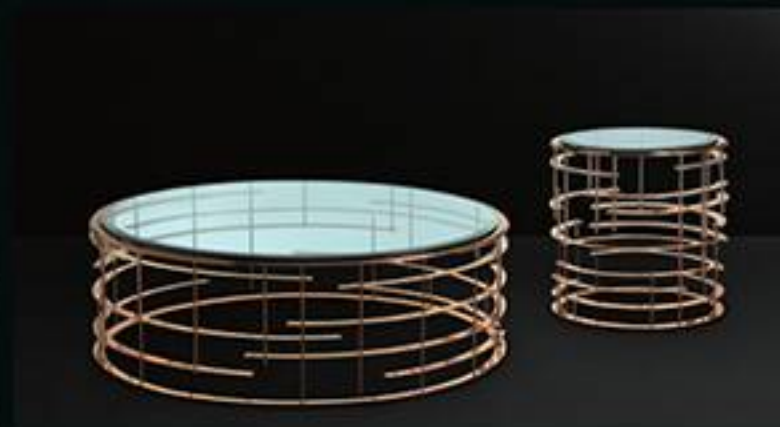

PH8617 MAHUAYI
570 X 450 X 420 mm
Bench

ST593 BOWL-CT
D1000 X 420 mm
Coffee table

PH8616 MAHUA
410 X 500 X 600 mm
Side table

POKER
function and quality

PH8601 POKER

PH8612 POKER/R

ST586 RICCO-CT

ST587 RICCO-ST

PH8601 POKER
900 X 900 X 310 mm
Coffee table

ST587 RICCO-ST
D500 X 550 mm
Side table

PH8612 POKER/R
D1000 X 310 mm
Coffee table

ST586 RICCO-CT
D1100 X 380 mm
Coffee table

DINING SET
dining tables and chairs