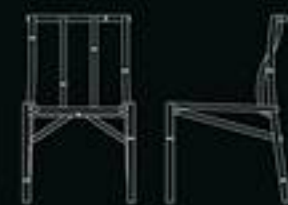

DJ049 ZUYI
510 X 580 X 850 mm

Chair